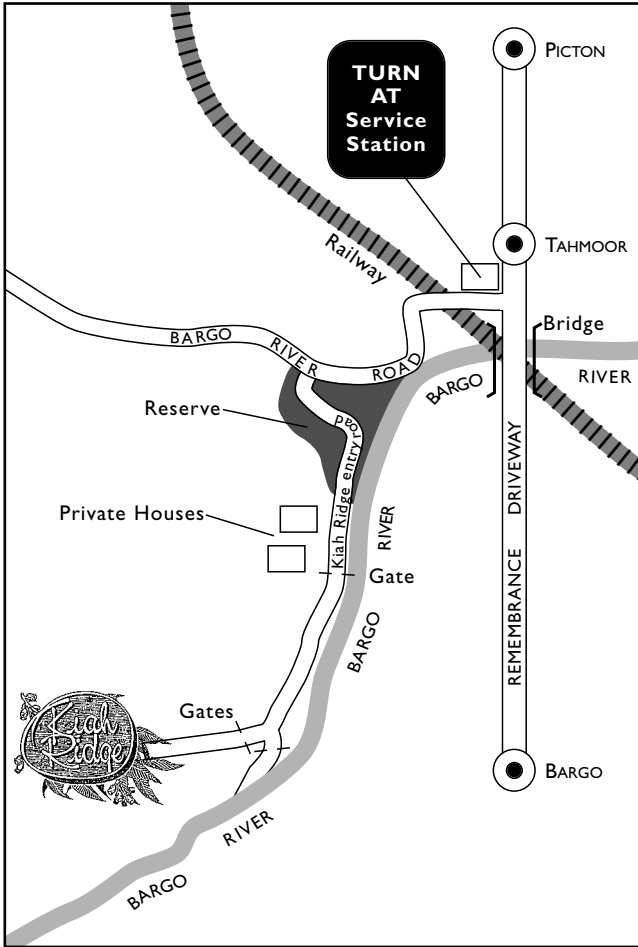

KIAH RIDGE SITE MAP AND DIRECTIONS

25 Bargo River Road, Tahmoor NSW 2573

Ph: 02 4683 1111 Fax: 02 4683 1122 email: kiah@ispdr.net.au

TAHMOOR

TAHMOOR

FLAT:
Staff accommodation

SPEAKER'S ROOM:
(own ensuite & study)