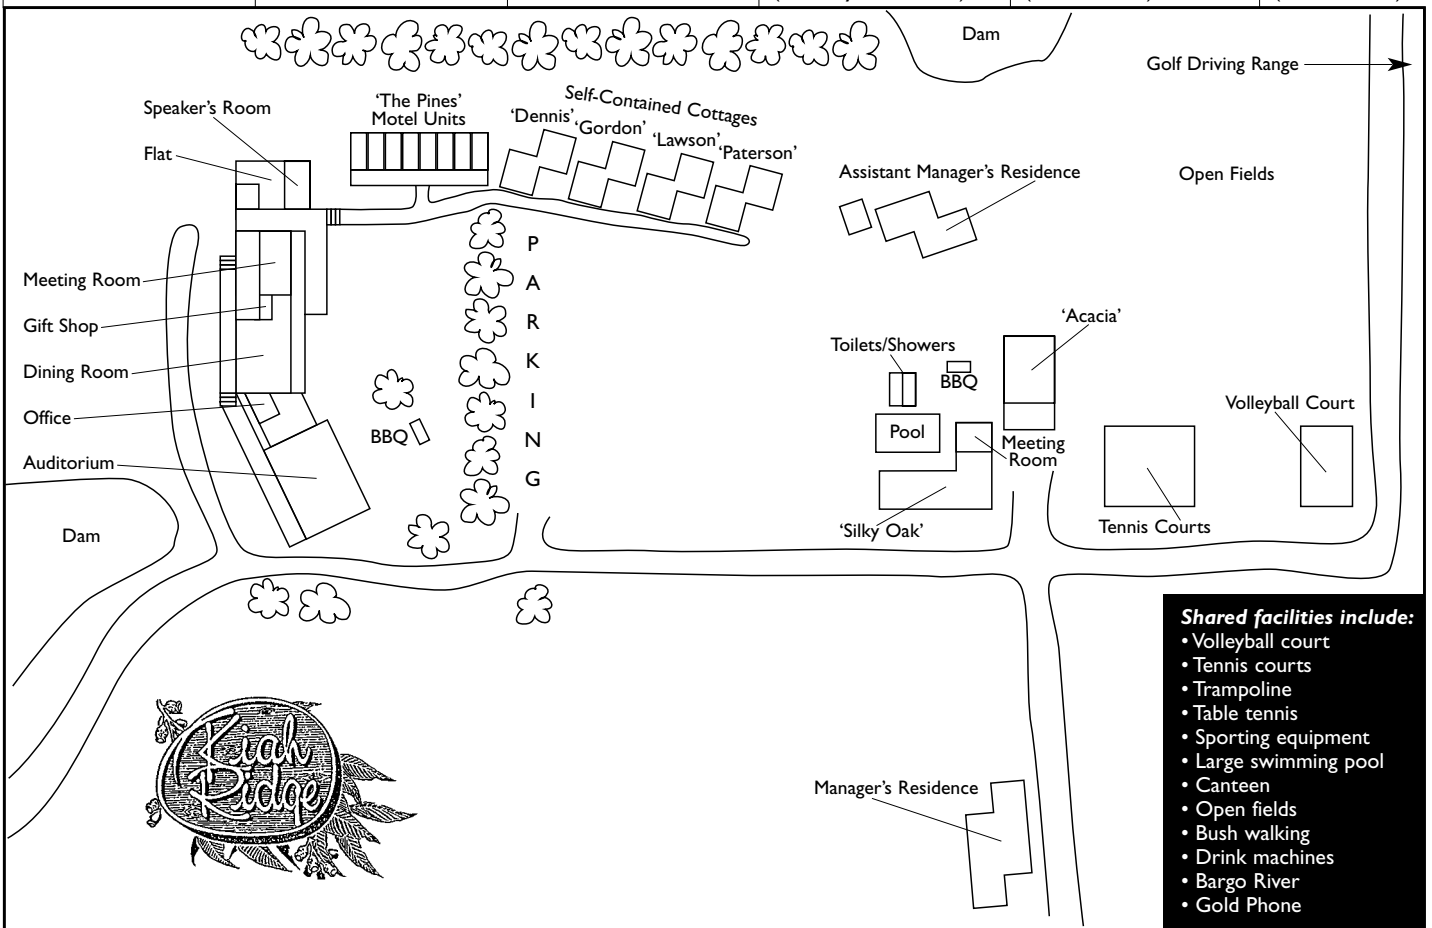

KIAH RIDGE SITE MAP AND DIRECTIONS

25 Bargo River Road, Tahmoor NSW 2573

Ph: 02 4683 1111 Fax: 02 4683 1122 email: kiah@ispdr.net.au

TAHMOOR

TAHMOOR

FLAT:
Staff accommodation

SPEAKER'S ROOM:
(own ensuite & study)

'THE PINES' UNITS:
8 people per room
(own ensuite)

SELF-CONTAINED COTTAGES:
2 x 4 people
(1 3-way bathroom)

'ACACIA':
1 x 6 people
2 x 4 people
(1 bathroom)

'SILKY OAK':
1 x 6 people
4 x 4 people
(2 bathroom)

Shared facilities include:

- Volleyball court
- Tennis courts
- Trampoline
- Table tennis
- Sporting equipment
- Large swimming pool
- Canteen
- Open fields
- Bush walking
- Drink machines
- Bargo River
- Gold Phone