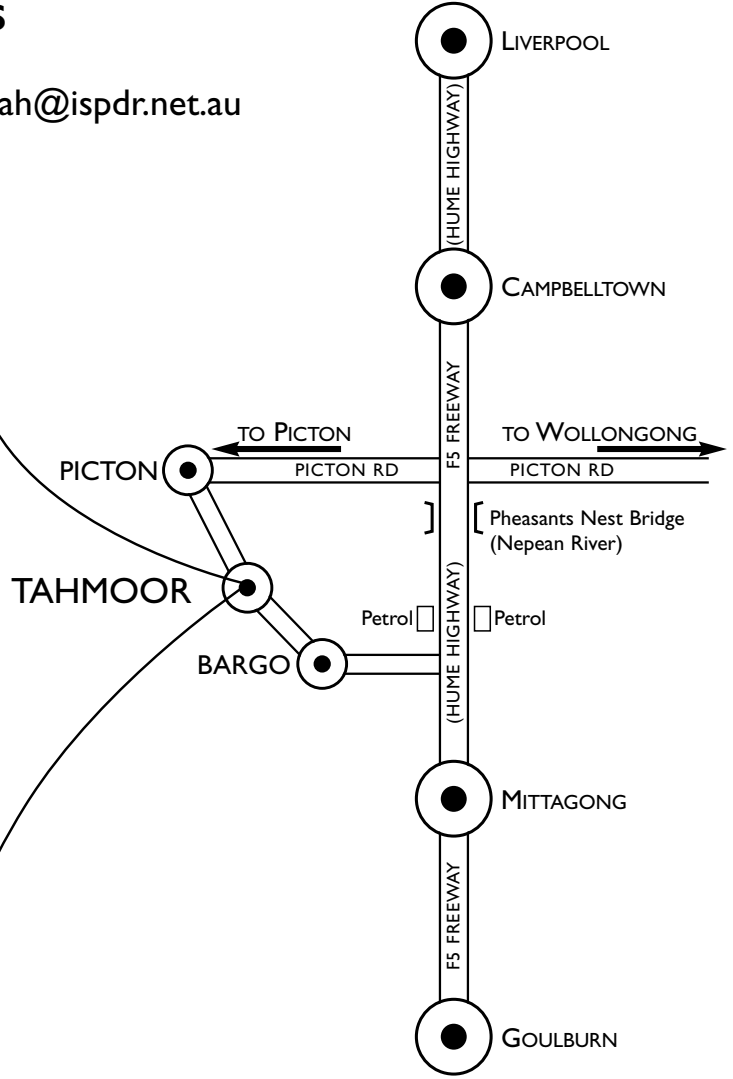

KIAH RIDGE SITE MAP AND DIRECTIONS

25 Bargo River Road, Tahmoor NSW 2573

Ph: 02 4683 1111 Fax: 02 4683 1122 email: kiah@ispdr.net.au

TAHMOOR

TAHMOOR

FLAT:
Staff accommodation

SPEAKER'S ROOM:
(own ensuite & study)